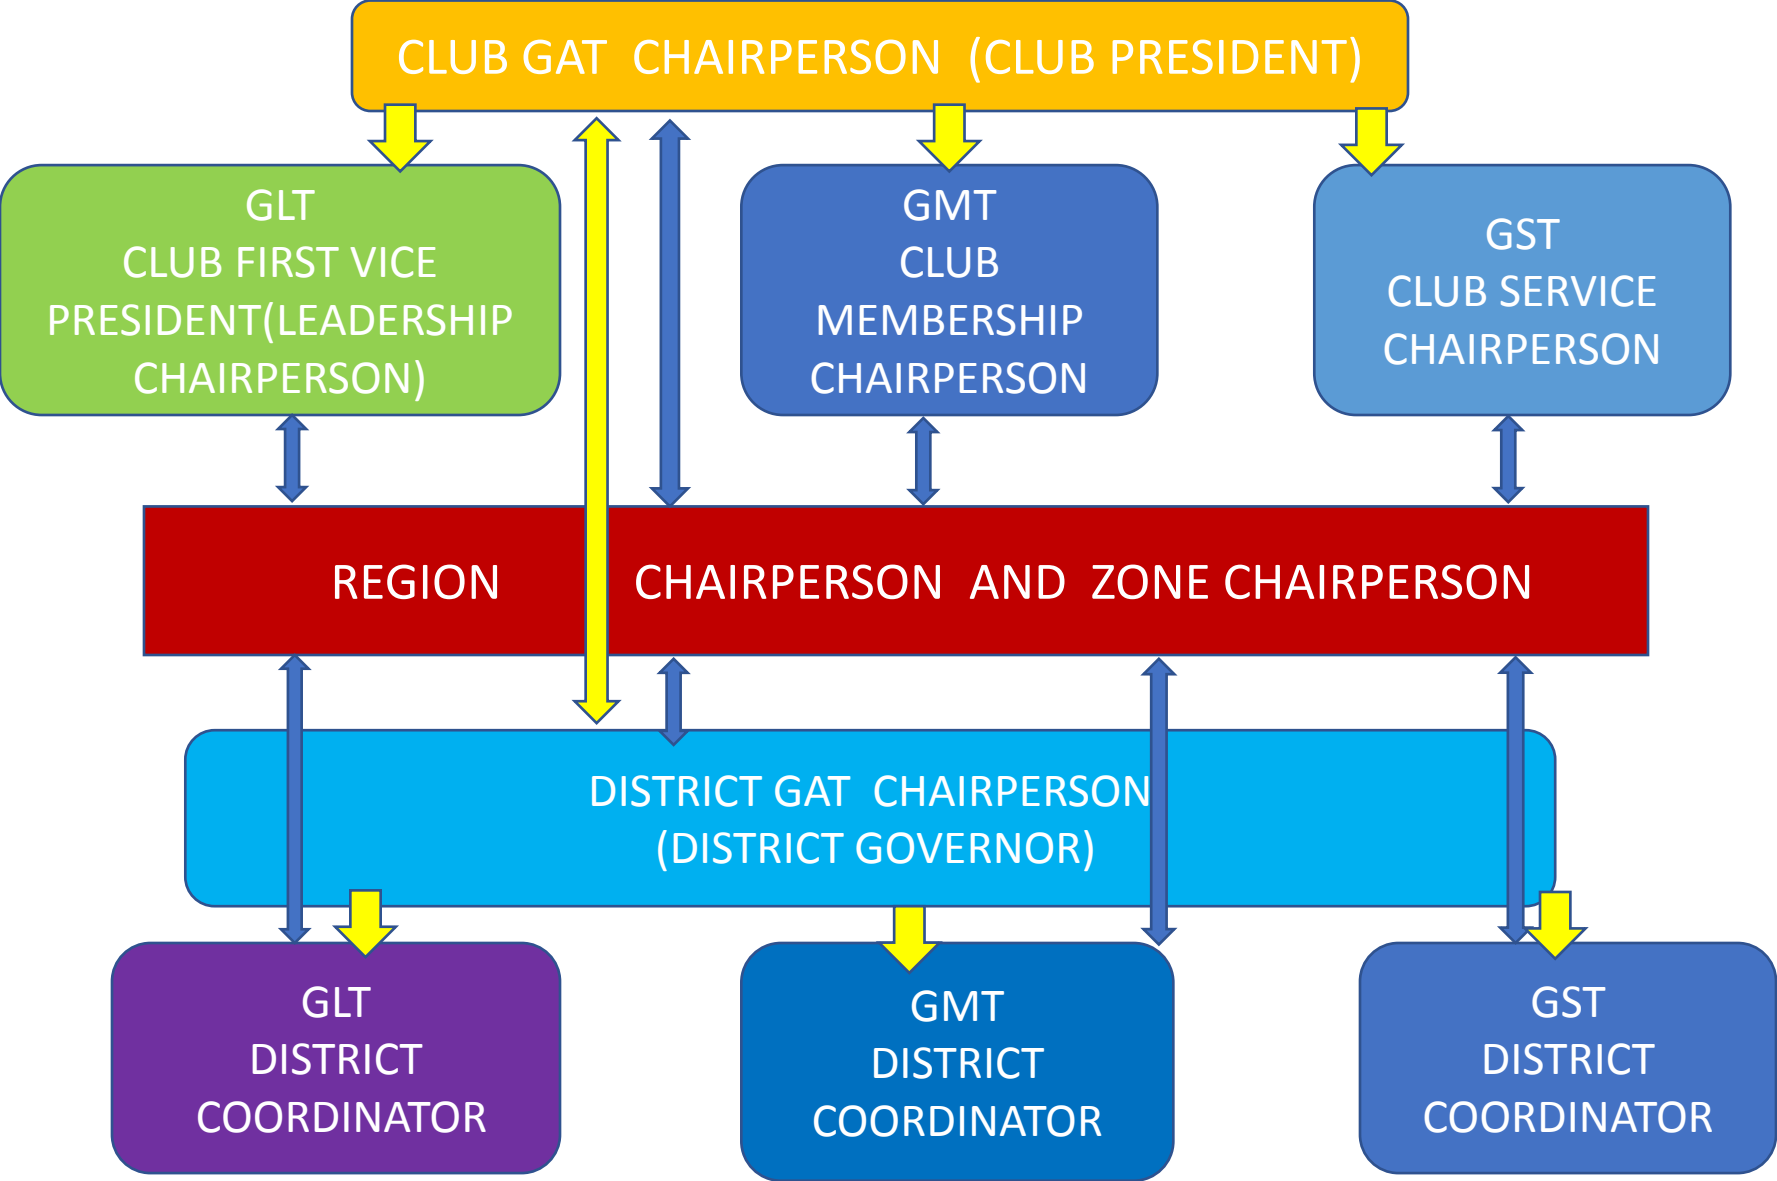

GLT
MULTIPLE DISTRICT COORDINATOR

GAT AREA LEADERSHIP

GAT CONSTITUTIONAL AREA AND REGIONAL AREA LEADERSHIP

GLOBAL ACTION TEAM CHAIRPERSON

AMBASSADORS
PAST INTERNATIONAL PRESIDENT
INTERNATIONAL BOARD OF DIRECTORS ,LCIF BOARD OF TRUSTEE,PAST INTERNATIONAL DIRECTORS
PAST DISTRICT GOVERNORS

DISTRICT FUNCTIONING IN RELATION TO GAT (DISTRICT GAT)

GAT GROUPS

DISTRICT GAT

DISTRICT
GST, GLT, GMT
GROUPS

ZONE CLUB GAT
GROUPS

REGION ZONE
GAT GROUPS

CLUB GAT
GROUPS

DISTRICT
GST, GLT GMT
GROUPS

CLUB SERVICE
CHAIRPERSON

CLUB
MEMBERSHIP
CHAIRPERSON

LEADERSHIP
CHAIRPERSON

REGION ZONE GROUP

REGION CHAIRPERSON

ZONE
CHAIRPERSON

ZONE
CHAIRPERSON

ZONE
CHAIRPERSON

ZONE –CLUB GAT GROUP

CLUB GAT GROUP

CLUB PRESIDENT
(GAT CHAIRPERSON)

CLUB
FIRST VICE
PRESIDENT

CLUB
MEMBERSHIP
CHAIRPERSON

CLUB
SERVICE
CHAIRPERSON